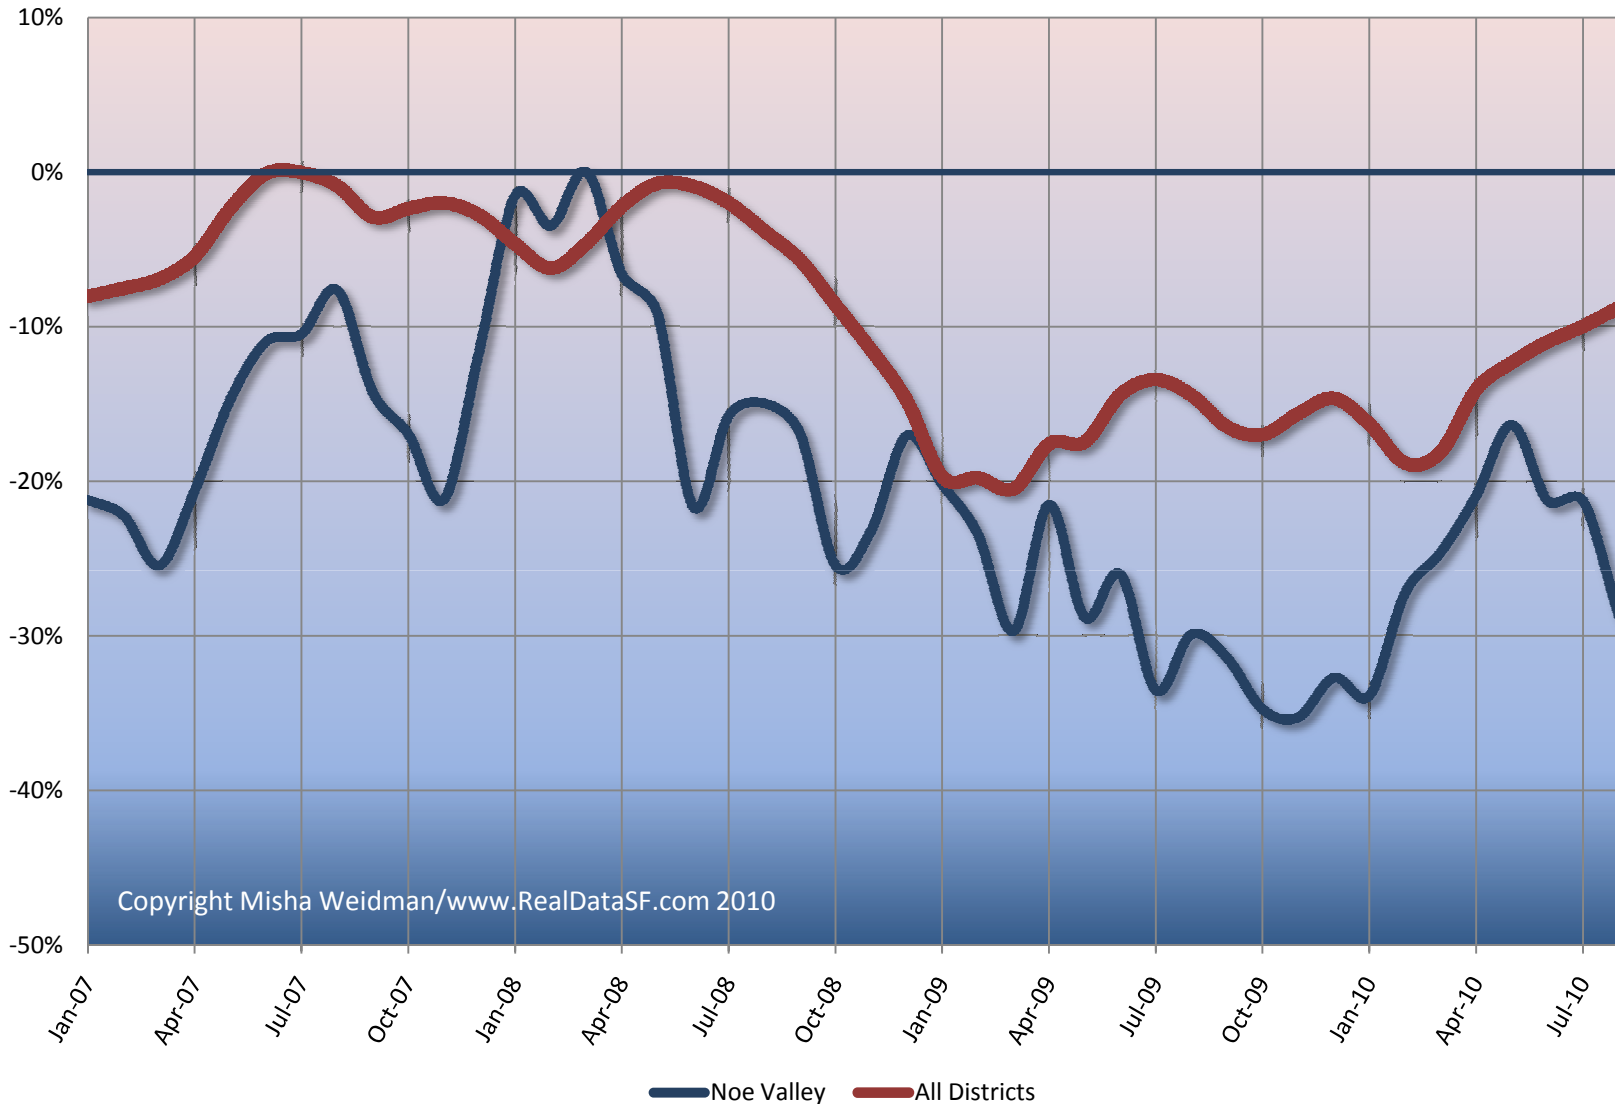

Percent Change from All-Time High*
Noe Valley (Dist 5C) vs. All Districts
*3 month moving average

**% Change from
All-Time High**

Copyright Misha Weidman/www.RealDataSF.com 2010